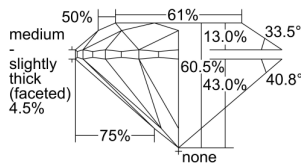

GIA®

FACSIMILE

GIA REPORT 2346453252

Verify this report at GIA.edu

GIA NATURAL DIAMOND DOSSIER®

December 30, 2019
GIA Report Number 2346453252
Shape and Cutting Style ..... Round Brilliant
Measurements ..... 4.82 - 4.85 x 2.92 mm

GRADING RESULTS

Carat Weight ..... 0.42 carat
Color Grade ..... E
Clarity Grade VVS1
Cut Grade ..... Excellent

ADDITIONAL GRADING INFORMATION

Polish ..... Excellent
Symmetry ..... Very Good
Fluorescence ..... Medium Blue
Clarity Characteristics ..... Pinpoint
Inscription(s): GIA 2346453252

PROPORTIONS

Profile to actual proportions

GRADING SCALES

GIA COLOR SCALE	GIA CLARITY SCALE	GIA CUT SCALE
D	FLAWLESS	EXCELLENT
E	FLAWLESS	
F	INTERNALLY FLAWLESS	VERY GOOD
G	VVS₁	
H	VVS₂	GOOD
I	VS₁	
J	VS₂	FAIR
K	SI₁	
L	SI₂	POOR
M	I₁	
N	I₂	
O	I₃	
P		
Q		
R		
S		
T		
U		
V		
W		
X		
Y		
Z