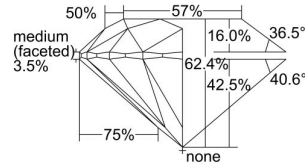

GIA®

FACSIMILE

GIA REPORT 2346399846

Verify this report at GIA.edu

GIA NATURAL DIAMOND DOSSIER®

December 24, 2019
GIA Report Number 2346399846
Shape and Cutting Style ..... Round Brilliant
Measurements ..... 5.63 - 5.67 x 3.53 mm

GRADING RESULTS

Carat Weight ..... 0.70 carat
Color Grade ..... D
Clarity Grade VS1
Cut Grade ..... Excellent

ADDITIONAL GRADING INFORMATION

Polish ..... Excellent
Symmetry ..... Excellent
Fluorescence ..... Strong Blue
Clarity Characteristics ..... Crystal
Inscription(s): GIA 2346399846

PROPORTIONS

Profile to actual proportions

GRADING SCALES

GIA COLOR SCALE	GIA CLARITY SCALE	GIA CUT SCALE	
D	FLAWLESS	EXCELLENT	
E	INTERNALLY FLAWLESS		
F		VVS₁	VERY GOOD
G	VVS₂		
H	VS₁	GOOD	
I	VS₂		
J	SI₁	FAIR	
K	SI₂		
L	I₁	POOR	
M	I₂		
N	I₃		
O			
P			
Q			
R			
S			
T			
U			
V			
W			
X			
Y			
Z