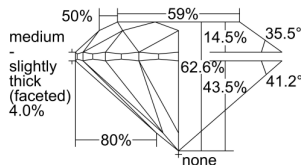

GIA®

FACSIMILE

GIA REPORT 2346378106

Verify this report at GIA.edu

GIA NATURAL DIAMOND DOSSIER®

December 20, 2019
GIA Report Number **2346378106**
Shape and Cutting Style ..... **Round Brilliant**
Measurements ..... **5.65 - 5.69 x 3.55 mm**

GRADING RESULTS

Carat Weight ..... **0.71 carat**
Color Grade ..... **G**
Clarity Grade **VS1**
Cut Grade ..... **Excellent**

ADDITIONAL GRADING INFORMATION

Polish ..... **Excellent**
Symmetry ..... **Excellent**
Fluorescence ..... **None**
Clarity Characteristics..... **Crystal, Cloud, Pinpoint**
Inscription(s): **GIA 2346378106**

PROPORTIONS

Profile to actual proportions