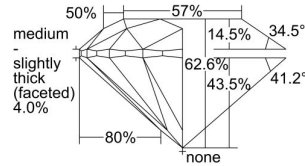

GIA®

FACSIMILE

GIA REPORT 2346244185

Verify this report at GIA.edu

GIA NATURAL DIAMOND DOSSIER®

December 04, 2019
GIA Report Number 2346244185
Shape and Cutting Style ..... Round Brilliant
Measurements ..... 5.35 - 5.39 x 3.36 mm

GRADING RESULTS

Carat Weight ..... 0.60 carat
Color Grade ..... F
Clarity Grade VS1
Cut Grade ..... Excellent

ADDITIONAL GRADING INFORMATION

Polish ..... Excellent
Symmetry ..... Excellent
Fluorescence ..... None
Clarity Characteristics.....Crystal, Cloud, Pinpoint, Indented Natural
Inscription(s): GIA 2346244185

PROPORTIONS

Profile to actual proportions

GRADING SCALES

GIA COLOR SCALE	GIA CLARITY SCALE	GIA CUT SCALE	
D	FLAWLESS	EXCELLENT	
E	INTERNALLY FLAWLESS		
F		VVS₁	VERY GOOD
G	VVS₂		
H	VS₁	GOOD	
I	VS₂		
J	SI₁	FAIR	
K	SI₂		
L	I₁	POOR	
M	I₂		
N	I₃		
O			
P			
Q			
R			
S			
T			
U			
V			
W			
X			
Y			
Z