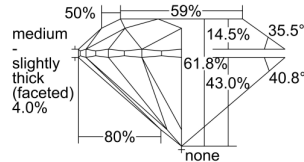

GIA®

FACSIMILE

GIA REPORT 2346185942

Verify this report at GIA.edu

GIA NATURAL DIAMOND DOSSIER®

November 27, 2019
GIA Report Number 2346185942
Shape and Cutting Style ..... Round Brilliant
Measurements ..... 6.14 - 6.18 x 3.81 mm

GRADING RESULTS

Carat Weight ..... 0.90 carat
Color Grade ..... D
Clarity Grade VS1
Cut Grade ..... Excellent

ADDITIONAL GRADING INFORMATION

Polish ..... Excellent
Symmetry ..... Excellent
Fluorescence ..... None
Clarity Characteristics ..... Crystal, Pinpoint
Inscription(s): GIA 2346185942

PROPORTIONS

Profile to actual proportions

GRADING SCALES

GIA COLOR SCALE	GIA CLARITY SCALE	GIA CUT SCALE	
D	FLAWLESS	EXCELLENT	
E	INTERNALLY FLAWLESS		
F		VVS₁	VERY GOOD
G	VVS₂		
H	VS₁	GOOD	
I	VS₂		
J	SI₁	FAIR	
K	SI₂		
L	I₁	POOR	
M	I₂		
N	I₃		
O			
P			
Q			
R			
S			
T			
U			
V			
W			
X			
Y			
Z