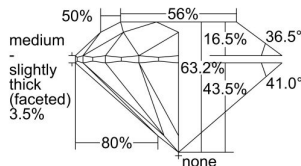

GIA®

FACSIMILE

GIA REPORT 2346157907

Verify this report at GIA.edu

GIA NATURAL DIAMOND DOSSIER®

November 21, 2019
GIA Report Number 2346157907
Shape and Cutting Style ..... Round Brilliant
Measurements ..... 5.62 - 5.66 x 3.57 mm

GRADING RESULTS

Carat Weight ..... 0.70 carat
Color Grade ..... G
Clarity Grade S11
Cut Grade ..... Excellent

ADDITIONAL GRADING INFORMATION

Polish ..... Excellent
Symmetry ..... Excellent
Fluorescence ..... None
Clarity Characteristics ..... Crystal, Cloud
Inscription(s): GIA 2346157907

PROPORTIONS

Profile to actual proportions