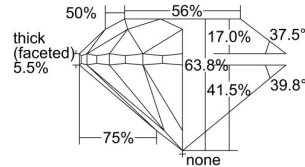

GIA®

FACSIMILE

GIA REPORT 2346141384

Verify this report at GIA.edu

GIA NATURAL DIAMOND DOSSIER®

November 19, 2019
GIA Report Number 2346141384
Shape and Cutting Style ..... Round Brilliant
Measurements ..... 5.51 - 5.55 x 3.53 mm

GRADING RESULTS

Carat Weight ..... 0.70 carat
Color Grade ..... E
Clarity Grade VS1
Cut Grade ..... Very Good

ADDITIONAL GRADING INFORMATION

Polish ..... Excellent
Symmetry ..... Very Good
Fluorescence ..... Medium Blue
Clarity Characteristics ..... Crystal, Pinpoint
Inscription(s): GIA 2346141384

PROPORTIONS

Profile to actual proportions

GRADING SCALES

GIA COLOR SCALE	GIA CLARITY SCALE	GIA CUT SCALE
Colorless	Flawless	Excellent
Near Colorless	Internally Flawless	
Faint	VVS₁	Very Good
Very Light	VVS₂	
Light	VS₁	Good
	VS₂	
	SI₁	Fair
	SI₂	
	I₁	Poor
	I₂	
	I₃