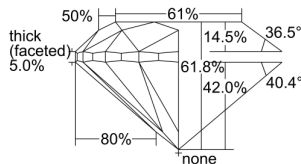

GIA®

FACSIMILE

GIA REPORT 2346083993

Verify this report at GIA.edu

GIA NATURAL DIAMOND DOSSIER®

November 05, 2019
GIA Report Number 2346083993
Shape and Cutting Style ..... Round Brilliant
Measurements ..... 4.46 - 4.52 x 2.77 mm

GRADING RESULTS

Carat Weight ..... 0.36 carat
Color Grade ..... H
Clarity Grade VS1
Cut Grade ..... Very Good

ADDITIONAL GRADING INFORMATION

Polish ..... Excellent
Symmetry ..... Very Good
Fluorescence ..... Medium Blue
Clarity Characteristics ..... Cloud, Feather, Pinpoint
Inspection(s): GIA 2346083993

PROPORTIONS

Profile to actual proportions