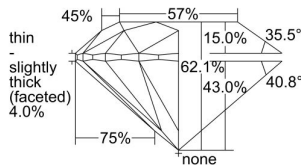

GIA®

FACSIMILE

GIA REPORT 2346008081

Verify this report at GIA.edu

GIA NATURAL DIAMOND DOSSIER®

October 24, 2019
GIA Report Number 2346008081
Shape and Cutting Style ..... Round Brilliant
Measurements ..... 6.15 - 6.19 x 3.83 mm

GRADING RESULTS

Carat Weight ..... 0.90 carat
Color Grade ..... F
Clarity Grade VS1
Cut Grade ..... Excellent

ADDITIONAL GRADING INFORMATION

Polish ..... Excellent
Symmetry ..... Excellent
Fluorescence ..... None
Clarity Characteristics..... Crystal, Feather, Pinpoint
Inscription(s): GIA 2346008081

PROPORTIONS

Profile to actual proportions