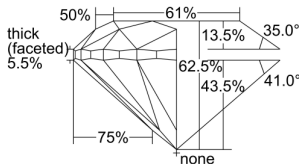

GIA®

FACSIMILE

GIA REPORT 2344459579

Verify this report at GIA.edu

GIA NATURAL DIAMOND DOSSIER®

January 01, 2020
GIA Report Number 2344459579
Shape and Cutting Style ..... Round Brilliant
Measurements ..... 4.81 - 4.84 x 3.01 mm

GRADING RESULTS

Carat Weight ..... 0.45 carat
Color Grade ..... E
Clarity Grade VS1
Cut Grade ..... Very Good

ADDITIONAL GRADING INFORMATION

Polish ..... Excellent
Symmetry ..... Excellent
Fluorescence ..... Strong Blue
Clarity Characteristics ..... Crystal, Cloud, Pinpoint
Inscription(s): GIA 2344459579

PROPORTIONS

Profile to actual proportions

GRADING SCALES

GIA COLOR SCALE	GIA CLARITY SCALE	GIA CUT SCALE	
D	FLAWLESS	EXCELLENT	
E	INTERNALLY FLAWLESS		
F		VVS₁	VERY GOOD
G	VVS₂		
H	VS₁	GOOD	
I	VS₂		
J	SI₁	FAIR	
K	SI₂		
L	I₁	POOR	
M	I₂		
N	I₃		
O			
P			
Q			
R			
S			
T			
U			
V			
W			
X			
Y			
Z