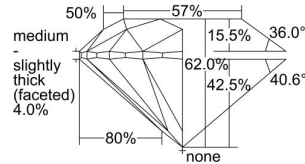

GIA®

FACSIMILE

GIA REPORT 2344417964

Verify this report at GIA.edu

GIA NATURAL DIAMOND DOSSIER®

December 26, 2019
GIA Report Number 2344417964
Shape and Cutting Style ..... Round Brilliant
Measurements ..... 5.34 - 5.39 x 3.32 mm

GRADING RESULTS

Carat Weight ..... 0.60 carat
Color Grade ..... E
Clarity Grade VVS1
Cut Grade ..... Excellent

ADDITIONAL GRADING INFORMATION

Polish ..... Excellent
Symmetry ..... Excellent
Fluorescence ..... None
Clarity Characteristics..... Pinpoint, Feather, Indented Natural
Inscription(s): GIA 2344417964

PROPORTIONS

Profile to actual proportions

GRADING SCALES

GIA COLOR SCALE	GIA CLARITY SCALE	GIA CUT SCALE	
D	FLAWLESS	EXCELLENT	
E	INTERNALLY FLAWLESS		
F		VVS₁	VERY GOOD
G	VVS₂		
H	VS₁	GOOD	
I	VS₂		
J	SI₁	FAIR	
K	SI₂		
L	I₁	POOR	
M	I₂		
N	I₃		
O			
P			
Q			
R			
S			
T			
U			
V			
W			
X			
Y			
Z