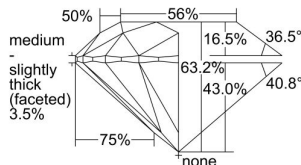

GIA®

FACSIMILE

GIA REPORT 2344242791

Verify this report at GIA.edu

GIA NATURAL DIAMOND DOSSIER®

December 04, 2019
GIA Report Number 2344242791
Shape and Cutting Style ..... Round Brilliant
Measurements ..... 4.22 - 4.27 x 2.69 mm

GRADING RESULTS

Carat Weight ..... 0.30 carat
Color Grade ..... D
Clarity Grade VS1
Cut Grade ..... Excellent

ADDITIONAL GRADING INFORMATION

Polish ..... Excellent
Symmetry ..... Very Good
Fluorescence ..... Faint
Clarity Characteristics..... Crystal, Needle, Pinpoint
Inscription(s): GIA 2344242791

PROPORTIONS

Profile to actual proportions

GRADING SCALES

GIA COLOR SCALE	GIA CLARITY SCALE	GIA CUT SCALE
COLOURLESS	FLAWLESS	EXCELLENT
D	INTERNALLY FLAWLESS	
E	VVS₁	VERY GOOD
F		
G	VS₁	GOOD
H		
I	SI₁	FAIR
J		
K	I₁	POOR
L		
M	I₂	
N	I₃	
O		
P		
Q		
R		
S		
T		
U		
V		
W		
X		
Y		
Z