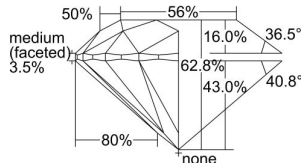

GIA®

FACSIMILE

GIA REPORT 2344172866

Verify this report at GIA.edu

GIA NATURAL DIAMOND DOSSIER®

November 25, 2019
GIA Report Number 2344172866
Shape and Cutting Style ..... Round Brilliant
Measurements ..... 5.89 - 5.92 x 3.71 mm

GRADING RESULTS

Carat Weight ..... 0.80 carat
Color Grade ..... F
Clarity Grade VS1
Cut Grade ..... Excellent

ADDITIONAL GRADING INFORMATION

Polish ..... Excellent
Symmetry ..... Excellent
Fluorescence ..... None
Clarity Characteristics ..... Crystal
Inscription(s): GIA 2344172866

PROPORTIONS

Profile to actual proportions

GRADING SCALES

GIA COLOR SCALE

COLORED	D
	E
	F
	G
	H
	I
	J
NEAR COLORLESS	K
	L
	M
	N
	O
	P
	Q
	R
	S
	T
	U
	V
	W
	X
	Y
	Z

GIA CLARITY SCALE

FLAWLESS	VERY VERY SLIGHTLY INCLUDED	VS₁	VS₂	VS₁	VS₂	SL₁	SL₂	I₁	I₂	I₃		
											FLAWLESS	INTERNALLY FLAWLESS

GIA CUT SCALE

EXCELLENT
VERY GOOD
GOOD
FAIR
POOR