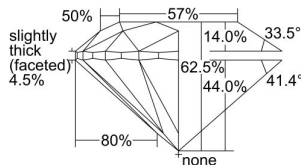

GIA®

FACSIMILE

GIA REPORT 2344057017

Verify this report at GIA.edu

GIA NATURAL DIAMOND DOSSIER®

November 05, 2019
GIA Report Number 2344057017
Shape and Cutting Style ..... Round Brilliant
Measurements ..... 5.65 - 5.68 x 3.54 mm

GRADING RESULTS

Carat Weight ..... 0.70 carat
Color Grade ..... G
Clarity Grade S11
Cut Grade ..... Excellent

ADDITIONAL GRADING INFORMATION

Polish ..... Excellent
Symmetry ..... Excellent
Fluorescence ..... Medium Blue
Clarity Characteristics..... Crystal, Feather, Cloud
Inscription(s): GIA 2344057017

PROPORTIONS

Profile to actual proportions

GRADING SCALES

GIA COLOR SCALE

COLORESS	D
	E
	F
	G
	H
	I
	J
NEAR COLORESS	K
	L
FANIT	M
	N
	O
	P
VERY LIGHT	Q
	R
	S
	T
	U
	V
	W
	X
	Y
LIGHT	Z

GIA CLARITY SCALE

VERY VERY SLIGHTLY INCLUDED	FLAWLESS
	INTERNALLY FLAWLESS
VERY SLIGHTLY INCLUDED	VVS₁
	VVS₂
SLIGHTLY INCLUDED	VS₁
	VS₂
INCLUDED	SI₁
	SI₂
	I₁
	I₂
	I₃

GIA CUT SCALE

EXCELLENT
VERY GOOD
GOOD
FAIR
POOR