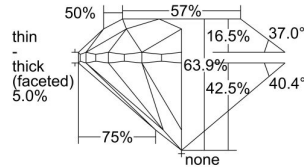

GIA®

FACSIMILE

GIA REPORT 2344038979

Verify this report at GIA.edu

GIA NATURAL DIAMOND DOSSIER®

November 04, 2019
GIA Report Number 2344038979
Shape and Cutting Style ..... Round Brilliant
Measurements ..... 4.93 - 4.99 x 3.17 mm

GRADING RESULTS

Carat Weight ..... 0.50 carat
Color Grade ..... G
Clarity Grade VS1
Cut Grade ..... Very Good

ADDITIONAL GRADING INFORMATION

Polish ..... Excellent
Symmetry ..... Very Good
Fluorescence ..... None
Clarity Characteristics ..... Crystal, Needle, Pinpoint
Inscription(s): GIA 2344038979

PROPORTIONS

Profile to actual proportions

GRADING SCALES

GIA COLOR SCALE	GIA CLARITY SCALE	GIA CUT SCALE	
D	FLAWLESS	EXCELLENT	
E	INTERNALLY FLAWLESS		
F		VVS₁	VERY GOOD
G	VVS₂		
H	VS₁	GOOD	
I	VS₂		
J	SI₁	FAIR	
K	SI₂		
L	I₁	POOR	
M	I₂		
N	I₃		
O			
P			
Q			
R			
S			
T			
U			
V			
W			
X			
Y			
Z