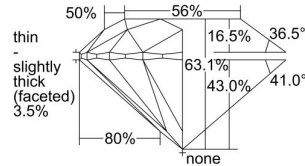

GIA®

FACSIMILE

GIA REPORT 2344002095

Verify this report at GIA.edu

GIA NATURAL DIAMOND DOSSIER®

October 24, 2019
GIA Report Number 2344002095
Shape and Cutting Style ..... Round Brilliant
Measurements ..... 5.63 - 5.66 x 3.56 mm

GRADING RESULTS

Carat Weight ..... 0.70 carat
Color Grade ..... G
Clarity Grade VS1
Cut Grade ..... Excellent

ADDITIONAL GRADING INFORMATION

Polish ..... Excellent
Symmetry ..... Excellent
Fluorescence ..... Very Strong Blue
Clarity Characteristics..... Crystal, Pinpoint, Indented Natural
Inscription(s): GIA 2344002095

PROPORTIONS

Profile to actual proportions