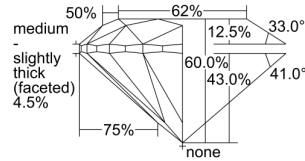

GIA®

FACSIMILE

GIA REPORT 2338944973

Verify this report at GIA.edu

GIA NATURAL DIAMOND DOSSIER®

October 17, 2019
GIA Report Number 2338944973
Shape and Cutting Style ..... Round Brilliant
Measurements ..... 4.29 - 4.35 x 2.59 mm

GRADING RESULTS

Carat Weight ..... 0.30 carat
Color Grade ..... G
Clarity Grade VS1
Cut Grade ..... Excellent

ADDITIONAL GRADING INFORMATION

Polish ..... Excellent
Symmetry ..... Very Good
Fluorescence ..... Faint
Clarity Characteristics..... Crystal, Pinpoint, Indented Natural
Inscription(s): GIA 2338944973

PROPORTIONS

Profile to actual proportions

GRADING SCALES

GIA COLOR SCALE	GIA CLARITY SCALE	GIA CUT SCALE	
D	FLAWLESS	EXCELLENT	
E	INTERNALLY FLAWLESS		
F		VVS₁	VERY GOOD
G	VVS₂		
H	VS₁	GOOD	
I	VS₂		
J	SI₁	FAIR	
K	SI₂		
L	I₁	POOR	
M	I₂		
N	I₃		
O			
P			
Q			
R			
S			
T			
U			
V			
W			
X			
Y			
Z