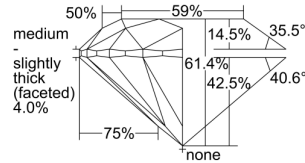

GIA®

FACSIMILE

GIA REPORT 2338063644

Verify this report at GIA.edu

GIA NATURAL DIAMOND DOSSIER®

June 17, 2019
GIA Report Number 2338063644
Shape and Cutting Style ..... Round Brilliant
Measurements ..... 5.65 - 5.69 x 3.48 mm

GRADING RESULTS

Carat Weight ..... 0.70 carat
Color Grade ..... G
Clarity Grade VS1
Cut Grade ..... Excellent

ADDITIONAL GRADING INFORMATION

Polish ..... Excellent
Symmetry ..... Excellent
Fluorescence ..... Strong Blue
Clarity Characteristics ..... Etch Channel, Pinpoint
Inscription(s): GIA 2338063644

PROPORTIONS

Profile to actual proportions

GRADING SCALES

GIA COLOR SCALE	GIA CLARITY SCALE	GIA CUT SCALE	
D	FLAWLESS	EXCELLENT	
E	INTERNALLY FLAWLESS		
F		VVS₁	VERY GOOD
G	VVS₂		
H	VS₁	GOOD	
I	VS₂		
J	SI₁	FAIR	
K	SI₂		
L	I₁	POOR	
M			
N			
O	I₂		
P			
Q	I₃		
R			
S			
T			
U			
V			
W			
X			
Y			
Z