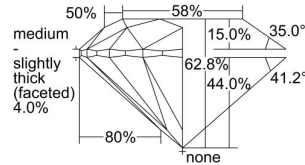

GIA®

FACSIMILE

GIA REPORT 2338043342

Verify this report at GIA.edu

GIA NATURAL DIAMOND DOSSIER®

June 12, 2019
GIA Report Number 2338043342
Shape and Cutting Style ..... Round Brilliant
Measurements ..... 5.63 - 5.67 x 3.55 mm

GRADING RESULTS

Carat Weight ..... 0.70 carat
Color Grade ..... D
Clarity Grade VS2
Cut Grade ..... Excellent

ADDITIONAL GRADING INFORMATION

Polish ..... Excellent
Symmetry ..... Excellent
Fluorescence ..... Strong Blue
Clarity Characteristics ..... Crystal
Inscription(s): GIA 2338043342

PROPORTIONS

Profile to actual proportions

GRADING SCALES

GIA COLOR SCALE	GIA CLARITY SCALE	GIA CUT SCALE	
D	FLAWLESS	EXCELLENT	
E	INTERNALLY FLAWLESS		
F		VVS₁	VERY GOOD
G	VVS₂		
H	VS₁	GOOD	
I	VS₂		
J	SI₁	FAIR	
K	SI₂		
L	I₁	POOR	
M	I₂		
N	I₃		
O			
P			
Q			
R			
S			
T			
U			
V			
W			
X			
Y			
Z