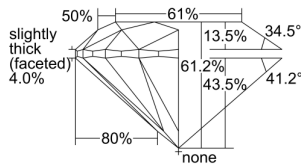

GIA®

FACSIMILE

GIA REPORT 2337981648

Verify this report at GIA.edu

GIA NATURAL DIAMOND DOSSIER®

October 23, 2019
GIA Report Number 2337981648
Shape and Cutting Style ..... Round Brilliant
Measurements ..... 5.22 - 5.26 x 3.21 mm

GRADING RESULTS

Carat Weight ..... 0.55 carat
Color Grade ..... G
Clarity Grade VS2
Cut Grade ..... Excellent

ADDITIONAL GRADING INFORMATION

Polish ..... Excellent
Symmetry ..... Excellent
Fluorescence ..... Medium Blue
Clarity Characteristics ..... Cloud, Crystal
Inscription(s): GIA 2337981648

PROPORTIONS

Profile to actual proportions

GRADING SCALES

GIA COLOR SCALE	GIA CLARITY SCALE	GIA CUT SCALE	
D	FLAWLESS	EXCELLENT	
E	INTERNALLY FLAWLESS		
F		VVS₁	VERY GOOD
G	VVS₂		
H	VS₁	GOOD	
I	VS₂		
J	SI₁	FAIR	
K	SI₂		
L	I₁	POOR	
M	I₂		
N	I₃		
O			
P			
Q			
R			
S			
T			
U			
V			
W			
X			
Y			
Z