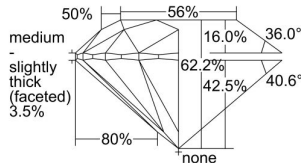

GIA®

FACSIMILE

GIA REPORT 2337948649

Verify this report at GIA.edu

GIA NATURAL DIAMOND DOSSIER®

October 18, 2019
GIA Report Number 2337948649
Shape and Cutting Style ..... Round Brilliant
Measurements ..... 4.67 - 4.72 x 2.92 mm

GRADING RESULTS

Carat Weight ..... 0.40 carat
Color Grade ..... E
Clarity Grade VS1
Cut Grade ..... Excellent

ADDITIONAL GRADING INFORMATION

Polish ..... Excellent
Symmetry ..... Very Good
Fluorescence ..... Faint
Clarity Characteristics..... Cloud, Needle, Pinpoint
Inscription(s): GIA 2337948649

PROPORTIONS

Profile to actual proportions

GRADING SCALES

GIA COLOR SCALE	GIA CLARITY SCALE	GIA CUT SCALE	
COLOURLESS	FLAWLESS	EXCELLENT	
D	INTERNALLY FLAWLESS		
E	VERY VERY SLIGHTLY INCLUDED	VERY GOOD	
F			VVS₁
G	VVS₂	GOOD	
H	VS₁		
I	VS₂	FAIR	
J	SI₁		
K	SI₂	POOR	
L	I₁		
M	I₂		
N	I₃		
O			
P			
Q			
R			
S			
T			
U			
V			
W			
X			
Y			
Z