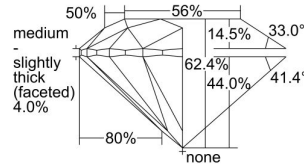

GIA®

FACSIMILE

GIA REPORT 2337939786

Verify this report at GIA.edu

GIA NATURAL DIAMOND DOSSIER®

October 18, 2019
GIA Report Number 2337939786
Shape and Cutting Style ..... Round Brilliant
Measurements ..... 5.30 - 5.32 x 3.31 mm

GRADING RESULTS

Carat Weight ..... 0.57 carat
Color Grade ..... E
Clarity Grade VS2
Cut Grade ..... Excellent

ADDITIONAL GRADING INFORMATION

Polish ..... Excellent
Symmetry ..... Excellent
Fluorescence ..... Medium Blue
Clarity Characteristics..... Crystal, Cloud, Feather, Cavity
Inscription(s): GIA 2337939786

PROPORTIONS

Profile to actual proportions

GRADING SCALES

GIA COLOR SCALE	GIA CLARITY SCALE	GIA CUT SCALE	
D	FLAWLESS	EXCELLENT	
E	INTERNALLY FLAWLESS		
F		VVS₁	VERY GOOD
G	VVS₂		
H	VS₁	GOOD	
I	VS₂		
J	SI₁	FAIR	
K	SI₂		
L	I₁	POOR	
M	I₂		
N	I₃		
O			
P			
Q			
R			
S			
T			
U			
V			
W			
X			
Y			
Z