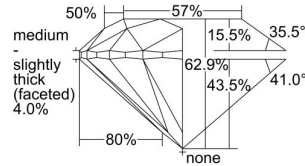

GIA®

FACSIMILE

GIA REPORT 2337936904

Verify this report at GIA.edu

GIA NATURAL DIAMOND DOSSIER®

October 17, 2019
GIA Report Number 2337936904
Shape and Cutting Style ..... Round Brilliant
Measurements ..... 5.17 - 5.20 x 3.26 mm

GRADING RESULTS

Carat Weight ..... 0.54 carat
Color Grade ..... H
Clarity Grade VS1
Cut Grade ..... Excellent

ADDITIONAL GRADING INFORMATION

Polish ..... Excellent
Symmetry ..... Excellent
Fluorescence ..... None
Clarity Characteristics..... Crystal, Cloud, Feather
Inscription(s): GIA 2337936904

PROPORTIONS

Profile to actual proportions

GRADING SCALES

GIA COLOR SCALE	GIA CLARITY SCALE	GIA CUT SCALE	
D	FLAWLESS	EXCELLENT	
E	INTERNALLY FLAWLESS		
F		VVS₁	VERY GOOD
G	VVS₂		
H	VS₁	GOOD	
I	VS₂		
J	SI₁	FAIR	
K	SI₂		
L	I₁	POOR	
M			
N			
O	I₂		
P			
Q	I₃		
R			
S			
T			
U			
V			
W			
X			
Y			
Z