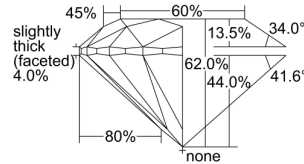

GIA®

FACSIMILE

GIA REPORT 2337928923

Verify this report at GIA.edu

GIA NATURAL DIAMOND DOSSIER®

October 18, 2019
GIA Report Number 2337928923
Shape and Cutting Style ..... Round Brilliant
Measurements ..... 4.25 - 4.29 x 2.65 mm

GRADING RESULTS

Carat Weight ..... 0.30 carat
Color Grade ..... H
Clarity Grade VVS1
Cut Grade ..... Excellent

ADDITIONAL GRADING INFORMATION

Polish ..... Excellent
Symmetry ..... Excellent
Fluorescence ..... Medium Blue
Clarity Characteristics ..... Feather, Cavity
Inscription(s): GIA 2337928923

PROPORTIONS

GRADING SCALES

GIA COLOR SCALE	GIA CLARITY SCALE	GIA CUT SCALE	
D	FLAWLESS	EXCELLENT	
E	INTERNALLY FLAWLESS		
F		VVS₁	VERY GOOD
G	VVS₂		
H	VS₁	GOOD	
I	VS₂		
J	SI₁	FAIR	
K	SI₂		
L	I₁	POOR	
M	I₂		
N	I₃		
O			
P			
Q			
R			
S			
T			
U			
V			
W			
X			
Y			
Z