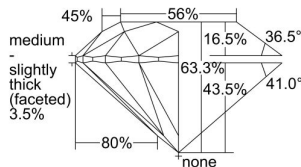

GIA®

FACSIMILE

GIA REPORT 2337928019

Verify this report at GIA.edu

GIA NATURAL DIAMOND DOSSIER®

November 21, 2019
GIA Report Number 2337928019
Shape and Cutting Style ..... Round Brilliant
Measurements ..... 6.11 - 6.14 x 3.88 mm

GRADING RESULTS

Carat Weight ..... 0.90 carat
Color Grade ..... G
Clarity Grade VS1
Cut Grade ..... Excellent

ADDITIONAL GRADING INFORMATION

Polish ..... Excellent
Symmetry ..... Very Good
Fluorescence ..... Faint
Clarity Characteristics..... Crystal, Pinpoint, Cloud
Inscription(s): GIA 2337928019

PROPORTIONS

Profile to actual proportions