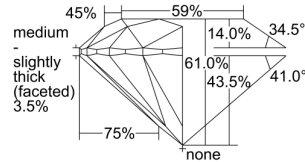

GIA®

FACSIMILE

GIA REPORT 2337924189

Verify this report at GIA.edu

GIA NATURAL DIAMOND DOSSIER®

October 17, 2019
GIA Report Number 2337924189
Shape and Cutting Style ..... Round Brilliant
Measurements ..... 5.09 - 5.12 x 3.11 mm

GRADING RESULTS

Carat Weight ..... 0.50 carat
Color Grade ..... G
Clarity Grade VS1
Cut Grade ..... Excellent

ADDITIONAL GRADING INFORMATION

Polish ..... Excellent
Symmetry ..... Excellent
Fluorescence ..... Faint
Clarity Characteristics..... Crystal, Needle
Inscription(s): GIA 2337924189

PROPORTIONS

Profile to actual proportions

GRADING SCALES

GIA COLOR SCALE	GIA CLARITY SCALE	GIA CUT SCALE	
D	FLAWLESS	EXCELLENT	
E	INTERNALLY FLAWLESS		
F		VVS₁	VERY GOOD
G	VVS₂		
H	VS₁	GOOD	
I	VS₂		
J	SI₁	FAIR	
K	SI₂		
L	I₁	POOR	
M	I₂		
N	I₃		
O			
P			
Q			
R			
S			
T			
U			
V			
W			
X			
Y			
Z