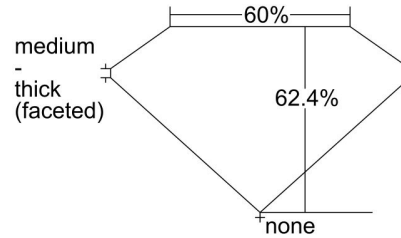

GIA NATURAL DIAMOND GRADING REPORT

October 15, 2019
 GIA Report Number 2337894369
 Shape and Cutting Style Pear Brilliant
 Measurements 8.75 x 5.84 x 3.65 mm

GRADING RESULTS

Carat Weight 1.06 carat
 Color Grade G
 Clarity Grade VS1

ADDITIONAL GRADING INFORMATION

Polish Excellent
 Symmetry Very Good
 Fluorescence Faint
 Inscription(s): GIA 2337894369

Comments: Additional clouds, pinpoints and surface graining are not shown.

PROPORTIONS

Profile not to actual proportions

CLARITY CHARACTERISTICS

KEY TO SYMBOLS*

-  Feather
-  Cloud
-  Indented Natural

* Red symbols denote internal characteristics (inclusions). Green or black symbols denote external characteristics (blemishes). Diagram is an approximate representation of the diamond, and symbols shown indicate type, position, and approximate size of clarity characteristics. All clarity characteristics may not be shown. Details of finish are not shown.