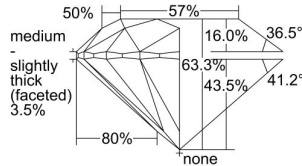

GIA®

FACSIMILE

GIA REPORT 2337875916

Verify this report at GIA.edu

GIA NATURAL DIAMOND DOSSIER®

October 11, 2019
GIA Report Number 2337875916
Shape and Cutting Style ..... Round Brilliant
Measurements ..... 4.65 - 4.69 x 2.96 mm

GRADING RESULTS

Carat Weight ..... 0.40 carat
Color Grade ..... H
Clarity Grade VS2
Cut Grade ..... Excellent

ADDITIONAL GRADING INFORMATION

Polish ..... Excellent
Symmetry ..... Excellent
Fluorescence ..... Faint
Clarity Characteristics ..... Crystal
Inscription(s): GIA 2337875916

PROPORTIONS

Profile to actual proportions