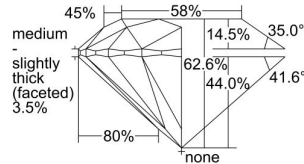

GIA®

FACSIMILE

GIA REPORT 2337461864

Verify this report at GIA.edu

GIA NATURAL DIAMOND DOSSIER®

August 08, 2019
GIA Report Number 2337461864
Shape and Cutting Style ..... Round Brilliant
Measurements ..... 4.70 - 4.73 x 2.95 mm

GRADING RESULTS

Carat Weight ..... 0.40 carat
Color Grade ..... G
Clarity Grade VS1
Cut Grade ..... Excellent

ADDITIONAL GRADING INFORMATION

Polish ..... Excellent
Symmetry ..... Excellent
Fluorescence ..... Faint
Clarity Characteristics ..... Feather, Pinpoint
Inscription(s): GIA 2337461864

PROPORTIONS

Profile to actual proportions

GRADING SCALES

GIA COLOR SCALE	GIA CLARITY SCALE	GIA CUT SCALE	
COLOURLESS D	FLAWLESS	EXCELLENT	
E	INTERNALLY FLAWLESS		
F		VERY VERY SLIGHTLY INCLUDED	
G	VVS₁		
H	VVS₂		
NEAR COLOURLESS I	VERY SLIGHTLY INCLUDED	GOOD	
J			VS₁
K	VS₂		
L	SLIGHTLY INCLUDED	FAIR	
M			SI₁
N	SI₂		
O	INCLUDED	POOR	
P			I₁
Q			I₂
R	I₃		
S			
T			
U			
V			
W			
X			
Y			
Z