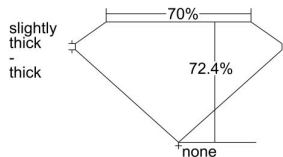

GIA®

FACSIMILE

GIA REPORT 2337388854

Verify this report at GIA.edu

GIA NATURAL DIAMOND DOSSIER®

July 31, 2019
GIA Report Number 2337388854
Shape and Cutting Style ..... Square Modified Brilliant
Measurements ..... 4.87 x 4.85 x 3.51 mm

GRADING RESULTS

Carat Weight ..... 0.70 carat
Color Grade ..... H
Clarity Grade VVS2

ADDITIONAL GRADING INFORMATION

Polish ..... Excellent
Symmetry ..... Very Good
Fluorescence ..... None
Clarity Characteristics ..... Feather, Cavity, Pinpoint
Inscription(s): GIA 2337388854

PROPORTIONS

Profile not to actual proportions

GRADING SCALES

GIA COLOR SCALE		GIA CLARITY SCALE			
COLORLESS	D	VERY VERY SLIGHTLY INCLUDED	FLAWLESS		
	E		INTERNALLY FLAWLESS		
	F	VERY SLIGHTLY INCLUDED	VVS₁		
	G		VVS₂		
	H		VS₁		
	NEAR COLORLESS	I	SLIGHTLY INCLUDED	VS₂	
		J		SI₁	
		FAINT	K	INCLUDED	SI₂
			L		I₁
			M		I₂
VERT LIGHT			N	INCLUDED	I₃
			O		
			P		
	Q				
LIGHT	R				
	S				
	T				
	U				
	V				
	Z