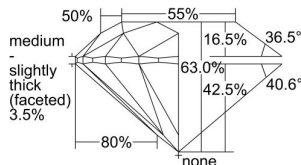

GIA®

FACSIMILE

GIA REPORT 2337346558

Verify this report at GIA.edu

GIA NATURAL DIAMOND DOSSIER®

July 24, 2019
GIA Report Number 2337346558
Shape and Cutting Style ..... Round Brilliant
Measurements ..... 5.33 - 5.37 x 3.37 mm

GRADING RESULTS

Carat Weight ..... 0.60 carat
Color Grade ..... D
Clarity Grade VS1
Cut Grade ..... Excellent

ADDITIONAL GRADING INFORMATION

Polish ..... Excellent
Symmetry ..... Excellent
Fluorescence ..... Medium Blue
Clarity Characteristics..... Crystal, Indented Natural
Inscription(s): GIA 2337346558

PROPORTIONS

Profile to actual proportions

GRADING SCALES

GIA COLOR SCALE	GIA CLARITY SCALE	GIA CUT SCALE	
D	FLAWLESS	EXCELLENT	
E	INTERNALLY FLAWLESS		
F		VVS₁	VERY GOOD
G	VVS₂		
H	VS₁	GOOD	
I	VS₂		
J	SI₁	FAIR	
K	SI₂		
L	I₁	POOR	
M	I₂		
N	I₃		
O			
P			
Q			
R			
S			
T			
U			
V			
W			
X			
Y			
Z