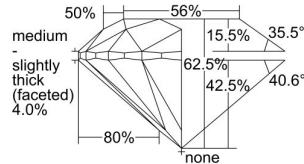

GIA®

FACSIMILE

GIA REPORT 2337344506

Verify this report at GIA.edu

GIA NATURAL DIAMOND DOSSIER®

July 24, 2019
GIA Report Number 2337344506
Shape and Cutting Style ..... Round Brilliant
Measurements ..... 5.32 - 5.38 x 3.34 mm

GRADING RESULTS

Carat Weight ..... 0.60 carat
Color Grade ..... F
Clarity Grade VS1
Cut Grade ..... Excellent

ADDITIONAL GRADING INFORMATION

Polish ..... Excellent
Symmetry ..... Very Good
Fluorescence ..... Medium Blue
Clarity Characteristics..... Crystal, Feather, Pinpoint, Indented
Natural

Inscription(s): GIA 2337344506

PROPORTIONS

Profile to actual proportions

GRADING SCALES

GIA COLOR SCALE	GIA CLARITY SCALE	GIA CUT SCALE	
D	FLAWLESS	EXCELLENT	
E	INTERNALLY FLAWLESS		
F		VVS₁	VERY GOOD
G	VVS₂		
H	VS₁	GOOD	
I	VS₂		
J	SI₁	FAIR	
K	SI₂		
L	I₁	POOR	
M	I₂		
N	I₃		
O			
P			
Q			
R			
S			
T			
U			
V			
W			
X			
Y			
Z