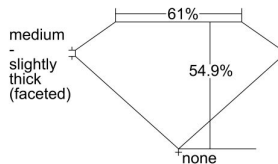

GIA®

FACSIMILE

GIA REPORT 2337282563

Verify this report at GIA.edu

GIA NATURAL DIAMOND DOSSIER®

July 16, 2019
GIA Report Number 2337282563
Shape and Cutting Style ..... Heart Brilliant
Measurements ..... 5.68 x 6.36 x 3.49 mm

GRADING RESULTS

Carat Weight ..... 0.71 carat
Color Grade ..... E
Clarity Grade VS1

ADDITIONAL GRADING INFORMATION

Polish ..... Excellent
Symmetry ..... Excellent
Fluorescence ..... Medium Yellow
Clarity Characteristics..... Crystal, Cloud, Needle
Inscription(s): GIA 2337282563

PROPORTIONS

Profile not to actual proportions

GRADING SCALES

GIA COLOR SCALE		GIA CLARITY SCALE			
COLORLESS	D	VERY VERY SLIGHTLY INCLUDED	FLAWLESS		
	E		INTERNALLY FLAWLESS		
	F	VERY SLIGHTLY INCLUDED	VVS₁		
	G		VVS₂		
	H		VS₁		
	NEAR COLORLESS	I	SLIGHTLY INCLUDED	VS₂	
		J		SI₁	
		FAINT	K	INCLUDED	SI₂
			L		I₁
			M		I₂
VERT LIGHT	N	LIGHT	I₃		
	O				
	P				
	Q				
	R