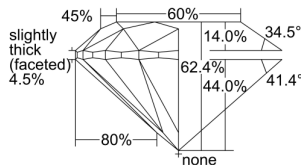

GIA®

FACSIMILE

GIA REPORT 2337237826

Verify this report at GIA.edu

GIA NATURAL DIAMOND DOSSIER®

July 09, 2019
GIA Report Number 2337237826
Shape and Cutting Style ..... Round Brilliant
Measurements ..... 5.20 - 5.24 x 3.25 mm

GRADING RESULTS

Carat Weight ..... 0.55 carat
Color Grade ..... H
Clarity Grade VVS1
Cut Grade ..... Excellent

ADDITIONAL GRADING INFORMATION

Polish ..... Excellent
Symmetry ..... Excellent
Fluorescence ..... None
Clarity Characteristics ..... Cloud, Pinpoint, Feather
Inscription(s): GIA 2337237826

PROPORTIONS

Profile to actual proportions

GRADING SCALES

GIA COLOR SCALE	GIA CLARITY SCALE	GIA CUT SCALE	
D	FLAWLESS	EXCELLENT	
E	INTERNALLY FLAWLESS		
F		VVS₁	VERY GOOD
G	VVS₂		
H	VS₁	GOOD	
I	VS₂		
J	SI₁	FAIR	
K	SI₂		
L	I₁	POOR	
M	I₂		
N	I₃		
O			
P			
Q			
R			
S			
T			
U			
V			
W			
X			
Y			
Z