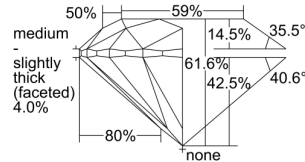

GIA®

FACSIMILE

GIA REPORT 2337218397

Verify this report at GIA.edu

GIA NATURAL DIAMOND DOSSIER®

July 05, 2019
GIA Report Number **2337218397**
Shape and Cutting Style ..... **Round Brilliant**
Measurements ..... **5.64 - 5.68 x 3.49 mm**

GRADING RESULTS

Carat Weight ..... **0.70 carat**
Color Grade ..... **D**
Clarity Grade **VS2**
Cut Grade ..... **Excellent**

ADDITIONAL GRADING INFORMATION

Polish ..... **Excellent**
Symmetry ..... **Excellent**
Fluorescence ..... **Strong Blue**
Clarity Characteristics ..... **Crystal**
Inscription(s): **GIA 2337218397**

PROPORTIONS

Profile to actual proportions

GRADING SCALES

GIA COLOR SCALE	GIA CLARITY SCALE	GIA CUT SCALE	
D	FLAWLESS	EXCELLENT	
E	INTERNALLY FLAWLESS		
F		VVS₁	VERY GOOD
G	VVS₂		
H	VS₁	GOOD	
I	VS₂		
J	SI₁	FAIR	
K	SI₂		
L	I₁	POOR	
M	I₂		
N	I₃		
O			
P			
Q			
R			
S			
T			
U			
V			
W			
X			
Y			
Z