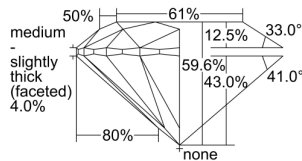

GIA®

FACSIMILE

GIA REPORT 2336917271

Verify this report at GIA.edu

GIA NATURAL DIAMOND DOSSIER®

October 15, 2019
GIA Report Number 2336917271
Shape and Cutting Style ..... Round Brilliant
Measurements ..... 5.14 - 5.16 x 3.07 mm

GRADING RESULTS

Carat Weight ..... 0.50 carat
Color Grade ..... H
Clarity Grade VS2
Cut Grade ..... Excellent

ADDITIONAL GRADING INFORMATION

Polish ..... Excellent
Symmetry ..... Excellent
Fluorescence ..... Faint
Clarity Characteristics ..... Crystal
Inscription(s): GIA 2336917271

PROPORTIONS

Profile to actual proportions

GRADING SCALES

GIA COLOR SCALE	GIA CLARITY SCALE	GIA CUT SCALE	
D	FLAWLESS	EXCELLENT	
E	INTERNALLY FLAWLESS		
F		VVS₁	VERY GOOD
G	VVS₂		
H	VS₁	GOOD	
I	VS₂		
J	SI₁	FAIR	
K	SI₂		
L	I₁	POOR	
M	I₂		
N	I₃		
O			
P			
Q			
R			
S			
T			
U			
V			
W			
X			
Y			
Z