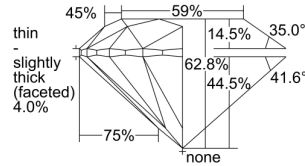

GIA®

FACSIMILE

GIA REPORT 2336913637

Verify this report at GIA.edu

GIA NATURAL DIAMOND DOSSIER®

October 16, 2019
GIA Report Number 2336913637
Shape and Cutting Style ..... Round Brilliant
Measurements ..... 5.86 - 5.93 x 3.71 mm

GRADING RESULTS

Carat Weight ..... 0.80 carat
Color Grade ..... D
Clarity Grade S11
Cut Grade ..... Excellent

ADDITIONAL GRADING INFORMATION

Polish ..... Excellent
Symmetry ..... Very Good
Fluorescence ..... Strong Blue
Clarity Characteristics ..... Crystal
Inscription(s): GIA 2336913637

PROPORTIONS

Profile to actual proportions