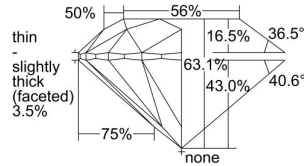

GIA®

FACSIMILE

GIA REPORT 2336912631

Verify this report at GIA.edu

GIA NATURAL DIAMOND DOSSIER®

October 15, 2019
GIA Report Number 2336912631
Shape and Cutting Style ..... Round Brilliant
Measurements ..... 5.60 - 5.65 x 3.55 mm

GRADING RESULTS

Carat Weight ..... 0.70 carat
Color Grade ..... D
Clarity Grade VVS2
Cut Grade ..... Excellent

ADDITIONAL GRADING INFORMATION

Polish ..... Excellent
Symmetry ..... Excellent
Fluorescence ..... Medium Blue
Clarity Characteristics..... Pinpoint, Needle, Cavity
Inscription(s): GIA 2336912631

PROPORTIONS

Profile to actual proportions