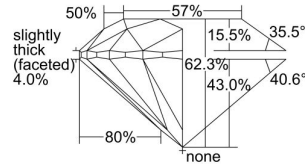

GIA®

FACSIMILE

GIA REPORT 2336900581

Verify this report at GIA.edu

GIA NATURAL DIAMOND DOSSIER®

October 14, 2019
GIA Report Number 2336900581
Shape and Cutting Style ..... Round Brilliant
Measurements ..... 6.15 - 6.19 x 3.84 mm

GRADING RESULTS

Carat Weight ..... 0.91 carat
Color Grade ..... G
Clarity Grade VVS1
Cut Grade ..... Excellent

ADDITIONAL GRADING INFORMATION

Polish ..... Excellent
Symmetry ..... Excellent
Fluorescence ..... Medium Blue
Clarity Characteristics ..... Pinpoint
Inscription(s): GIA 2336900581

PROPORTIONS

Profile to actual proportions