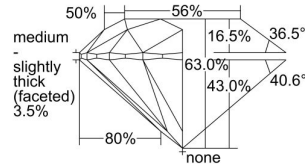

GIA®

FACSIMILE

GIA REPORT 2336875551

Verify this report at GIA.edu

GIA NATURAL DIAMOND DOSSIER®

October 11, 2019
GIA Report Number 2336875551
Shape and Cutting Style ..... Round Brilliant
Measurements ..... 4.68 - 4.71 x 2.96 mm

GRADING RESULTS

Carat Weight ..... 0.40 carat
Color Grade ..... G
Clarity Grade VS2
Cut Grade ..... Excellent

ADDITIONAL GRADING INFORMATION

Polish ..... Excellent
Symmetry ..... Excellent
Fluorescence ..... Medium Blue
Clarity Characteristics ..... Crystal, Cloud
Inscription(s): GIA 2336875551

PROPORTIONS

Profile to actual proportions

GRADING SCALES

GIA COLOR SCALE

COLOURLESS	D
	E
	F
	G
	H
	I
	J
NEAR COLOURLESS	K
	L
Faint	M
	N
	O
	P
	Q
	R
	S
	T
	U
	V
	W
	X
	Y
Light	Z

GIA CLARITY SCALE

FLAWLESS	INTERNAL FLAWLESS	
		VERY VERY SLIGHTLY INCLUDED
VVS₁	VVS₂	
VS₁	VS₂	
SLIGHTLY INCLUDED	SI₁	
	SI₂	
INCLUDED	I₁	
	I₂	
	I₃	

GIA CUT SCALE

EXCELLENT
VERY GOOD
GOOD
FAIR
POOR