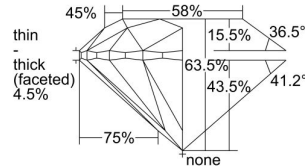

GIA®

FACSIMILE

GIA REPORT 2336874236

Verify this report at GIA.edu

GIA NATURAL DIAMOND DOSSIER®

October 11, 2019
GIA Report Number 2336874236
Shape and Cutting Style ..... Round Brilliant
Measurements ..... 4.62 - 4.65 x 2.95 mm

GRADING RESULTS

Carat Weight ..... 0.40 carat
Color Grade ..... F
Clarity Grade VS1
Cut Grade ..... Very Good

ADDITIONAL GRADING INFORMATION

Polish ..... Excellent
Symmetry ..... Excellent
Fluorescence ..... None
Clarity Characteristics ..... Cloud, Needle
Inscription(s): GIA 2336874236

PROPORTIONS

Profile to actual proportions