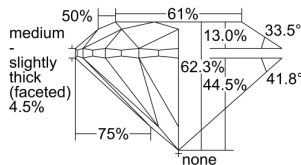

GIA®

FACSIMILE

GIA REPORT 2336862243

Verify this report at GIA.edu

GIA NATURAL DIAMOND DOSSIER®

October 09, 2019
GIA Report Number 2336862243
Shape and Cutting Style ..... Round Brilliant
Measurements ..... 5.62 - 5.67 x 3.52 mm

GRADING RESULTS

Carat Weight ..... 0.70 carat
Color Grade ..... D
Clarity Grade VS2
Cut Grade ..... Excellent

ADDITIONAL GRADING INFORMATION

Polish ..... Excellent
Symmetry ..... Very Good
Fluorescence ..... None
Clarity Characteristics ..... Crystal, Cavity
Inscription(s): GIA 2336862243

PROPORTIONS

Profile to actual proportions

GRADING SCALES

GIA COLOR SCALE	GIA CLARITY SCALE	GIA CUT SCALE	
D	FLAWLESS	EXCELLENT	
E	INTERNALLY FLAWLESS		
F		VVS₁	VERY GOOD
G	VVS₂		
H	VS₁	GOOD	
I	VS₂		
J	SI₁	FAIR	
K	SI₂		
L	I₁	POOR	
M	I₂		
N	I₃		
O			
P			
Q			
R			
S			
T			
U			
V			
W			
X			
Y			
Z