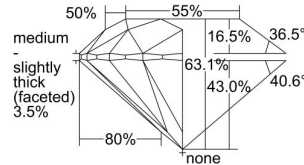

GIA®

FACSIMILE

GIA REPORT 2336343756

Verify this report at GIA.edu

GIA NATURAL DIAMOND DOSSIER®

July 24, 2019
GIA Report Number 2336343756
Shape and Cutting Style ..... Round Brilliant
Measurements ..... 5.26 - 5.30 x 3.33 mm

GRADING RESULTS

Carat Weight ..... 0.57 carat
Color Grade ..... E
Clarity Grade VS1
Cut Grade ..... Excellent

ADDITIONAL GRADING INFORMATION

Polish ..... Excellent
Symmetry ..... Excellent
Fluorescence ..... Medium Blue
Clarity Characteristics ..... Cloud, Crystal
Inscription(s): GIA 2336343756

PROPORTIONS

Profile to actual proportions

GRADING SCALES

GIA COLOR SCALE	GIA CLARITY SCALE	GIA CUT SCALE	
D	FLAWLESS	EXCELLENT	
E	INTERNALLY FLAWLESS		
F		VVS₁	VERY GOOD
G	VVS₂		
H	VS₁	GOOD	
I	VS₂		
J	SI₁	FAIR	
K	SI₂		
L	I₁	POOR	
M			
N			
O	I₂		
P			
Q			
R	I₃		
S			
T			
U			
V			
W			
X			
Y			
Z