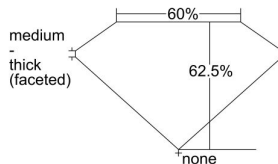

GIA®

FACSIMILE

GIA REPORT 2336289985

Verify this report at GIA.edu

GIA NATURAL DIAMOND DOSSIER®

July 17, 2019
GIA Report Number 2336289985
Shape and Cutting Style ..... Pear Brilliant
Measurements ..... 7.59 x 5.05 x 3.15 mm

GRADING RESULTS

Carat Weight ..... 0.71 carat
Color Grade ..... G
Clarity Grade VS1

ADDITIONAL GRADING INFORMATION

Polish ..... Excellent
Symmetry ..... Very Good
Fluorescence ..... None
Clarity Characteristics..... Crystal, Needle, Pinpoint
Inscription(s): GIA 2336289985

PROPORTIONS

Profile not to actual proportions

GRADING SCALES

GIA COLOR SCALE		GIA CLARITY SCALE			
COLORLESS	D	VERY VERY SLIGHTLY INCLUDED	FLAWLESS		
	E		INTERNALLY FLAWLESS		
	F		VVS₁		
	NEAR COLORLESS	G	VVS₂		
		H	VERY SLIGHTLY INCLUDED	VS₁	
		I		VS₂	
		J		SLIGHTLY INCLUDED	SI₁
	K	SI₂			
	FAINT	L	INCLUDED	I₁	
		M		I₂	
N		I₃			
VERT LIGHT		O			
		P			
		Q			
		R			
		S			
	T				
LIGHT	U				
	V				
	W				
	X				
	Y				
	Z