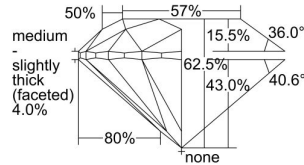

GIA®

FACSIMILE

GIA REPORT 2336063604

Verify this report at GIA.edu

GIA NATURAL DIAMOND DOSSIER®

June 13, 2019
GIA Report Number 2336063604
Shape and Cutting Style ..... Round Brilliant
Measurements ..... 5.61 - 5.67 x 3.53 mm

GRADING RESULTS

Carat Weight ..... 0.70 carat
Color Grade ..... G
Clarity Grade S11
Cut Grade ..... Excellent

ADDITIONAL GRADING INFORMATION

Polish ..... Excellent
Symmetry ..... Very Good
Fluorescence ..... None
Clarity Characteristics ..... Crystal, Cloud, Feather
Inscription(s): GIA 2336063604

PROPORTIONS

Profile to actual proportions

GRADING SCALES

GIA COLOR SCALE	GIA CLARITY SCALE	GIA CUT SCALE	
D	FLAWLESS	EXCELLENT	
E	INTERNALLY FLAWLESS		
F		VVS₁	VERY GOOD
G	VVS₂		
H	VS₁	GOOD	
I	VS₂		
J	S1₁	FAIR	
K	S1₂		
L	I₁	POOR	
M	I₂		
N	I₃		
O			
P			
Q			
R			
S			
T			
U			
V			
W			
X			
Y			
Z