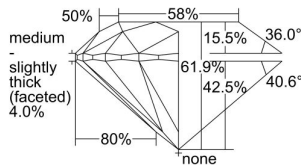

GIA®

FACSIMILE

GIA REPORT 2334976867

Verify this report at GIA.edu

GIA NATURAL DIAMOND DOSSIER®

October 23, 2019
GIA Report Number 2334976867
Shape and Cutting Style ..... Round Brilliant
Measurements ..... 4.32 - 4.35 x 2.68 mm

GRADING RESULTS

Carat Weight ..... 0.31 carat
Color Grade ..... D
Clarity Grade VS1
Cut Grade ..... Excellent

ADDITIONAL GRADING INFORMATION

Polish ..... Excellent
Symmetry ..... Excellent
Fluorescence ..... Medium Blue
Clarity Characteristics..... Cloud, Crystal, Pinpoint, Needle
Inscription(s): GIA 2334976867

PROPORTIONS

Profile to actual proportions

GRADING SCALES

GIA COLOR SCALE	GIA CLARITY SCALE	GIA CUT SCALE	
D	FLAWLESS	EXCELLENT	
E	INTERNALLY FLAWLESS		
F		VVS₁	VERY GOOD
G	VVS₂		
H	VS₁	GOOD	
I	VS₂		
J	SI₁	FAIR	
K	SI₂		
L	I₁	POOR	
M	I₂		
N	I₃		
O			
P			
Q			
R			
S			
T			
U			
V			
W			
X			
Y			
Z