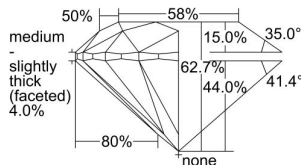

GIA®

FACSIMILE

GIA REPORT 2334956946

Verify this report at GIA.edu

GIA NATURAL DIAMOND DOSSIER®

October 18, 2019
GIA Report Number 2334956946
Shape and Cutting Style ..... Round Brilliant
Measurements ..... 5.67 - 5.71 x 3.57 mm

GRADING RESULTS

Carat Weight ..... 0.71 carat
Color Grade ..... E
Clarity Grade VS1
Cut Grade ..... Excellent

ADDITIONAL GRADING INFORMATION

Polish ..... Excellent
Symmetry ..... Excellent
Fluorescence ..... Strong Blue
Clarity Characteristics ..... Crystal, Pinpoint
Inscription(s): GIA 2334956946

PROPORTIONS

Profile to actual proportions

GRADING SCALES

GIA COLOR SCALE

COLORLESS	D
	E
	F
	G
	H
	I
	J
NEAR COLORLESS	K
	L
Faint	M
	N
	O
	P
Very Light	Q
	R
	S
	T
	U
	V
Light	W
	X
	Y
	Z

GIA CLARITY SCALE

FLAWLESS	INTERNAL FLAWLESS	
		FLAWLESS
VERY VERY SLIGHTLY INCLUDED	VVS₁	
	VVS₂	
VERY SLIGHTLY INCLUDED	VS₁	
	VS₂	
SLIGHTLY INCLUDED	SI₁	
	SI₂	
INCLUDED	I₁	
	I₂	
	I₃	

GIA CUT SCALE

EXCELLENT
VERY GOOD
GOOD
FAIR
POOR