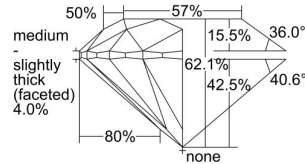

GIA®

FACSIMILE

GIA REPORT 2334946873

Verify this report at GIA.edu

GIA NATURAL DIAMOND DOSSIER®

October 22, 2019
GIA Report Number 2334946873
Shape and Cutting Style ..... Round Brilliant
Measurements ..... 4.25 - 4.28 x 2.65 mm

GRADING RESULTS

Carat Weight ..... 0.30 carat
Color Grade ..... E
Clarity Grade VS1
Cut Grade ..... Excellent

ADDITIONAL GRADING INFORMATION

Polish ..... Excellent
Symmetry ..... Excellent
Fluorescence ..... Faint
Clarity Characteristics..Crystal, Cloud, Pinpoint, Indented Natural
Inscription(s): GIA 2334946873

PROPORTIONS

Profile to actual proportions

GRADING SCALES

GIA COLOR SCALE	GIA CLARITY SCALE	GIA CUT SCALE	
D	FLAWLESS	EXCELLENT	
E	INTERNALLY FLAWLESS		
F		VVS₁	VERY GOOD
G	VVS₂		
H	VS₁	GOOD	
I	VS₂		
J	SI₁	FAIR	
K	SI₂		
L	I₁	POOR	
M	I₂		
N	I₃		
O			
P			
Q			
R			
S			
T			
U			
V			
W			
X			
Y			
Z