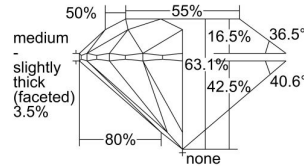

GIA®

FACSIMILE

GIA REPORT 2334938178

Verify this report at GIA.edu

GIA NATURAL DIAMOND DOSSIER®

October 17, 2019
GIA Report Number 2334938178
Shape and Cutting Style ..... Round Brilliant
Measurements ..... 4.22 - 4.27 x 2.68 mm

GRADING RESULTS

Carat Weight ..... 0.30 carat
Color Grade ..... F
Clarity Grade VS1
Cut Grade ..... Excellent

ADDITIONAL GRADING INFORMATION

Polish ..... Excellent
Symmetry ..... Very Good
Fluorescence ..... None
Clarity Characteristics.....Crystal, Cloud, Pinpoint, Indented Natural
Inscription(s): GIA 2334938178

PROPORTIONS

Profile to actual proportions

GRADING SCALES

GIA COLOR SCALE

COLOREDNESS	D
	E
	F
	G
	H
	I
	J
NEAR COLORLESS	K
	L
Faint	M
	N
	O
	P
Very Light	Q
	R
	S
	T
	U
	V
Light	W
	X
	Y
	Z

GIA CLARITY SCALE

VERY VERY SLIGHTLY INCLUDED	FLAWLESS
	INTERNALLY FLAWLESS
VERY SLIGHTLY INCLUDED	VVS₁
	VVS₂
SLIGHTLY INCLUDED	VS₁
	VS₂
INCLUDED	SI₁
	SI₂
INCLUDED	I₁
	I₂
	I₃

GIA CUT SCALE

EXCELLENT
VERY GOOD
GOOD
FAIR
POOR