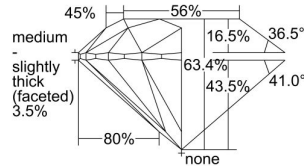

GIA®

FACSIMILE

GIA REPORT 2334860726

Verify this report at GIA.edu

GIA NATURAL DIAMOND DOSSIER®

October 10, 2019
GIA Report Number 2334860726
Shape and Cutting Style ..... Round Brilliant
Measurements ..... 5.86 - 5.91 x 3.73 mm

GRADING RESULTS

Carat Weight ..... 0.80 carat
Color Grade ..... D
Clarity Grade VS1
Cut Grade ..... Excellent

ADDITIONAL GRADING INFORMATION

Polish ..... Excellent
Symmetry ..... Excellent
Fluorescence ..... Strong Blue
Clarity Characteristics ..... Crystal, Pinpoint
Inscription(s): GIA 2334860726

PROPORTIONS

Profile to actual proportions